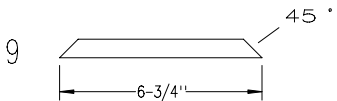

MADISOUND SPEAKERS

BK-16

SHEET 1 OF 2

CUT FOR  
INPUT CUP

#	W × L	QTY
1	8-1/2" × 14-5/8"	2
2	8-1/2" × 17-1/2"	1
3	8-1/2" × 27-3/4"	1
4	8-1/2" × 14-7/16"	1
5	8-1/2" × 15-1/2"	1
6	8-1/2" × 13"	1
7	8-1/2" × 9-13/16"	1
8	6-7/8" × 8-1/2"	1
9	6-3/4" × 8-1/2"	1
10	3-1/2" × 8-1/2"	1
11	4-1/4" × 13-1/8" × 6-3/16"	1
12	14-5/8" × 29"	2
13	3-1/2" × 21-1/2"	1
14	2-1/2" × 27-3/4"	2