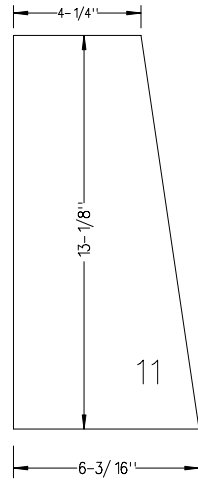

MADISOUND SPEAKERS

BK-16

SHEET 1 OF 2

CUT FOR  
INPUT CUP

#	W × L	QTY
1	8-1/2" × 14-5/8"	2
2	8-1/2" × 17-1/2"	1
3	8-1/2" × 27-3/4"	1
4	8-1/2" × 14-7/16"	1
5	8-1/2" × 15-1/2"	1
6	8-1/2" × 13"	1
7	8-1/2" × 9-13/16"	1
8	6-7/8" × 8-1/2"	1
9	6-3/4" × 8-1/2"	1
10	3-1/2" × 8-1/2"	1
11	4-1/4" × 13-1/8" × 6-3/16"	1
12	14-5/8" × 29"	2
13	3-1/2" × 21-1/2"	1
14	2-1/2" × 27-3/4"	2

DRILL HOLE FOR  
LEAD IN WIRE

ALL PIECES 5/8" STOCK

FF 165K 6-1/2"

T-90A SUPER TWEETER (Top Mount)

MAD ISOUND SPEAKERS

BK-16

SHEET 2 OF 2