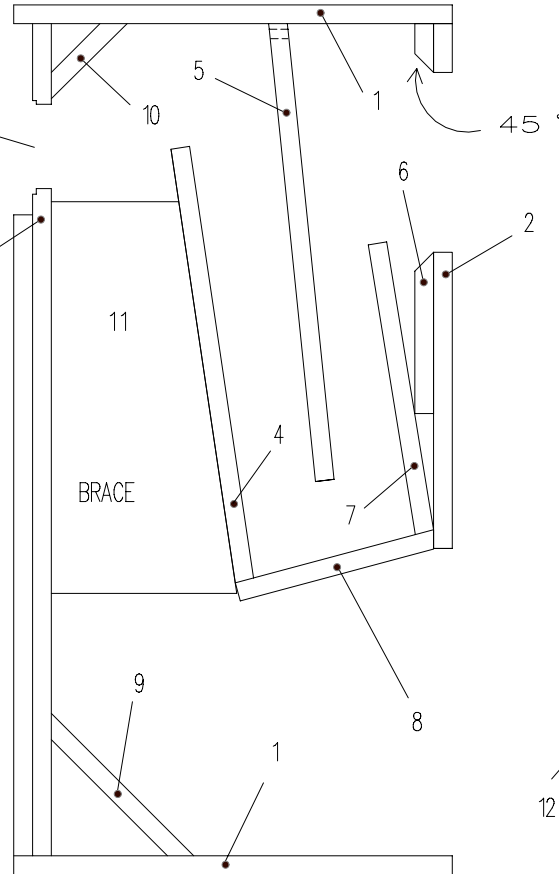

MADISOUND SPEAKERS

BK-16

SHEET 1 OF 2

CUT FOR  
INPUT CUP

#	W × L	QTY
1	8-1/2" × 14-5/8"	2
2	8-1/2" × 17-1/2"	1
3	8-1/2" × 27-3/4"	1
4	8-1/2" × 14-7/16"	1
5	8-1/2" × 15-1/2"	1
6	8-1/2" × 13"	1
7	8-1/2" × 9-13/16"	1
8	6-7/8" × 8-1/2"	1
9	6-3/4" × 8-1/2"	1
10	3-1/2" × 8-1/2"	1
11	4-1/4" × 13-1/8" × 6-3/16"	1
12	14-5/8" × 29"	2
13	3-1/2" × 21-1/2"	1
14	2-1/2" × 27-3/4"	2

DRILL HOLE FOR  
LEAD IN WIRE

ALL PIECES 5/8" STOCK

FF 165K 6-1/2"

T-90A SUPER TWEETER (Top Mount)

MAD ISOUND SPEAKERS

BK-16

SHEET 2 OF 2