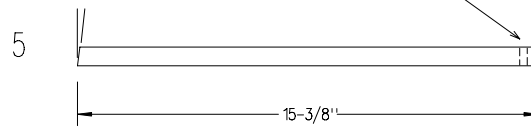

ALL PIECES 5/8" STOCK

FF 165K 6-1/2"

T-90A SUPER TWEETER (Top Mount)

MAD ISOUND SPEAKERS

BK-16

SHEET 2 OF 2